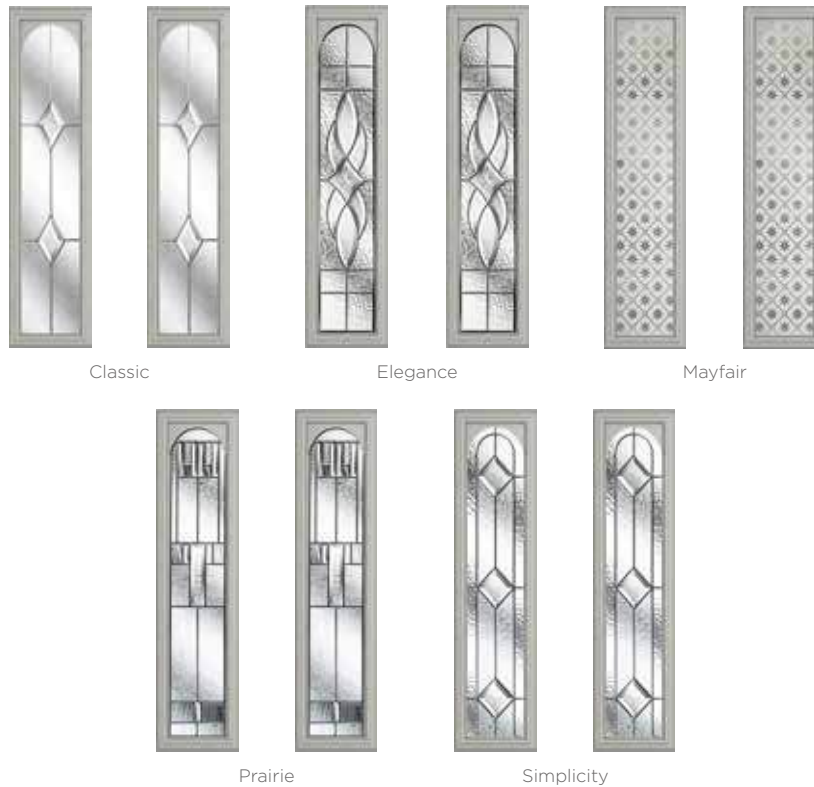

An Elegant Twist

Similar to the Whitmore but with an elegant twist, the Elmhurst offers a softer look with curved arch glazing.

5 Decorative Glass Options

Elmhurst
Colour - Agate Grey
Glass - Elegance