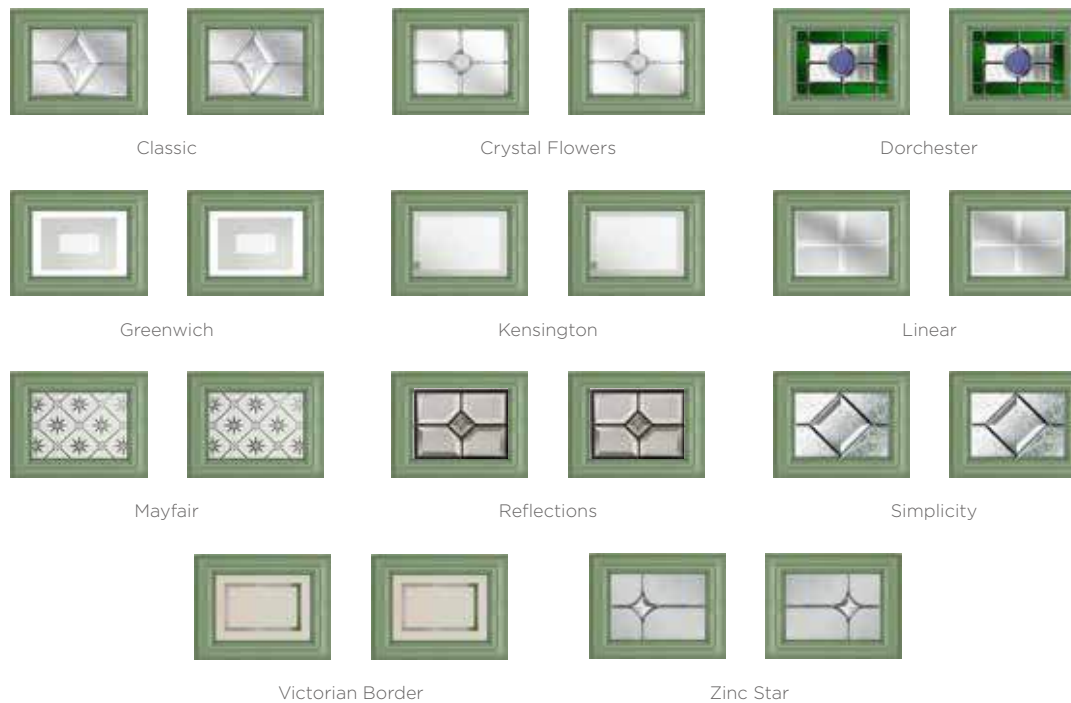

3 Decorative Glass Options

Classic

Mayfair

Zinc Star

Majestic Masterpiece

The Middleton door complements authentic Edwardian and Georgian architecture with the option to include glazing in the top panels.

11 Decorative Glass Options