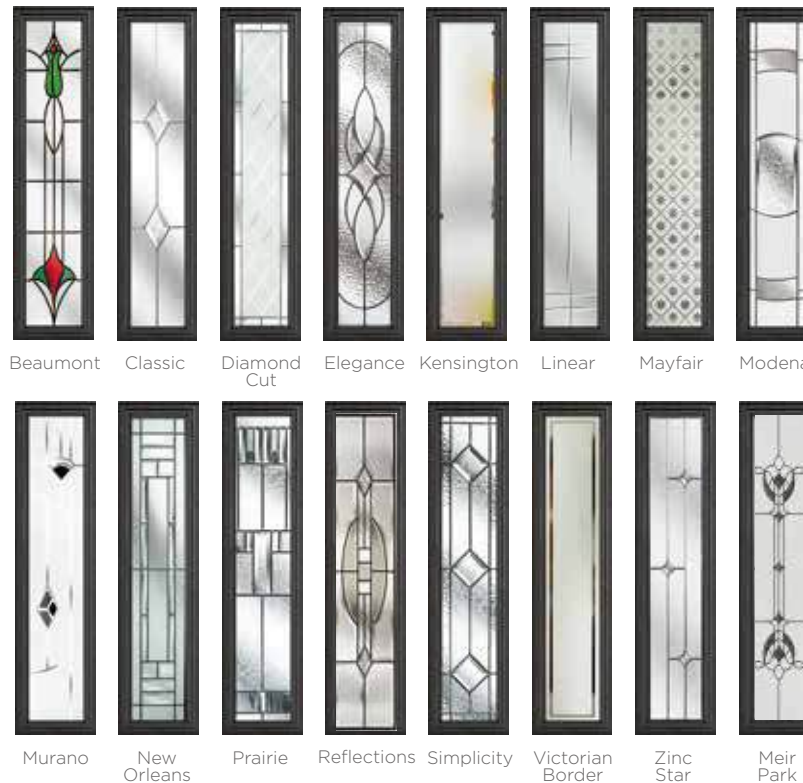

Masterline

Sticks

Victorian Border

New Orleans

Available with Ultimate Glass Surround.

The New Orleans glass will adapt to the ultimate surround as shown below:

Hamilton
Colour - French Grey
Glass - Sticks

This door is available with or without grooves

Learn more about these styles at compdoor.co.uk 35

Distinguished Design

Offering one of the largest ranges of decorative glazing options, you can distinguish the design of your Westminster door to suit your property.

Westminster
Colour - Black
Glass - Diamond Cut

16 Decorative Glass Options

Beaumont Classic Diamond Cut Elegance Kensington Linear Mayfair Modena
Murano New Orleans Prairie Reflections Simplicity Victorian Border Zinc Star Meir Park

Available with Ultimate Glass Surround.

Magnificent Duos

The Wellington utilises two glazing panels for double visual impact. Combined with a large range of decorative glass options, the Wellington can be adapted to suit almost every style.