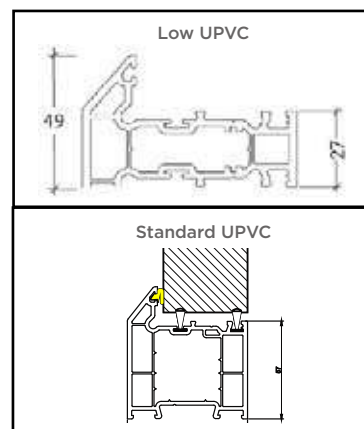

Thresholds

Our six threshold choices include standard uPVC or two aluminium options.