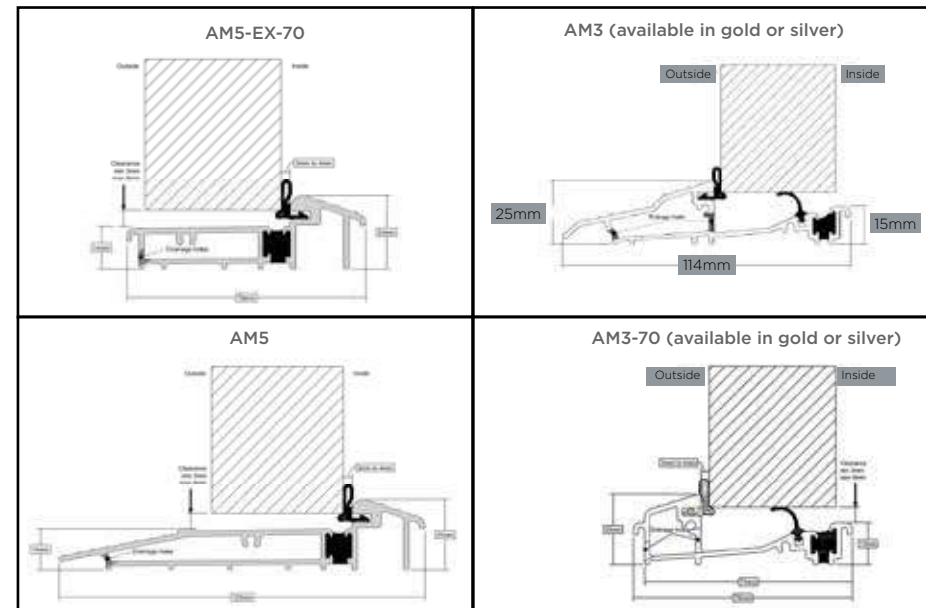

Thresholds

Our six threshold choices include standard uPVC or two aluminium options.